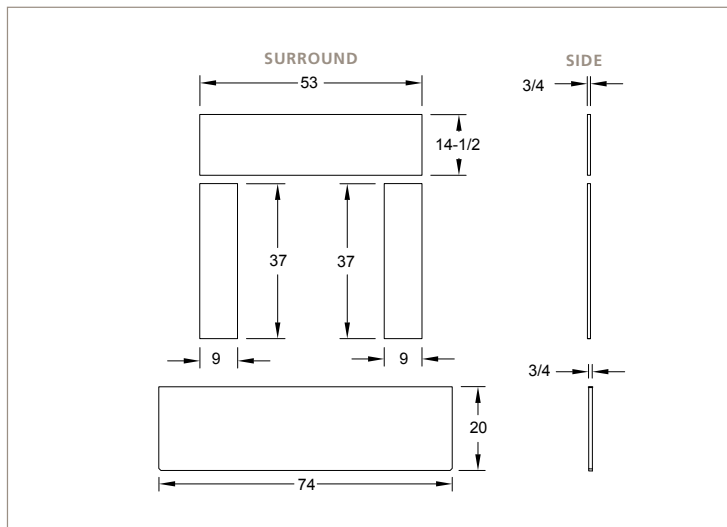

CAST | *Mantel*

FIRESIDE
Furnishings™

AVALON

AVALON MANTEL WITH CAST SURROUND AND HEARTH

CAST SURROUND AND HEARTH

Available from

20802 KENSINGTON BLVD.
LAKEVILLE, MN 55044
(888) 427-3973

www.firesidefurnishings.com