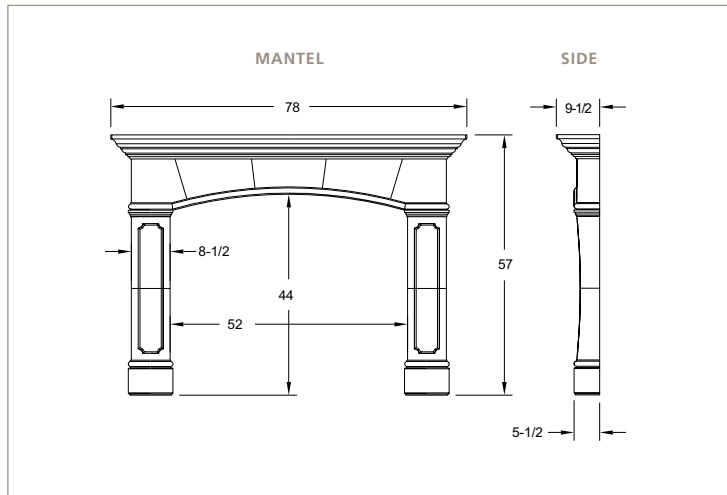

CAST | *Mantel*

FIRESIDE
Furnishings™

AVALON

AVALON MANTEL WITH CAST SURROUND AND HEARTH

CAST SURROUND AND HEARTH

Available from

20802 KENSINGTON BLVD.
LAKEVILLE, MN 55044
(888) 427-3973

www.firesidefurnishings.com