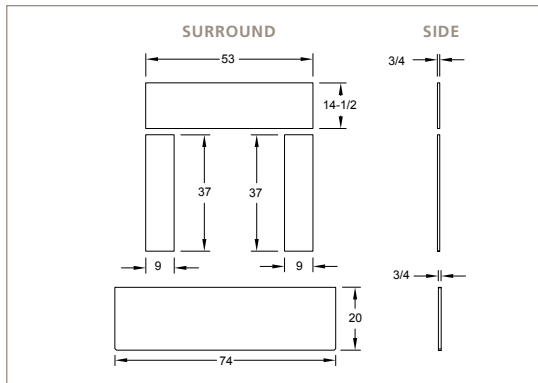

CAST | *Mantel*

FIRESIDE
furnishings™

AVALON *with overmantel*

AVALON MANTEL WITH OVERMANTEL, CAST SURROUND AND HEARTH

CAST SURROUND AND HEARTH

Available from

20802 KENSINGTON BLVD.
LAKEVILLE, MN 55044
(888) 427-3973