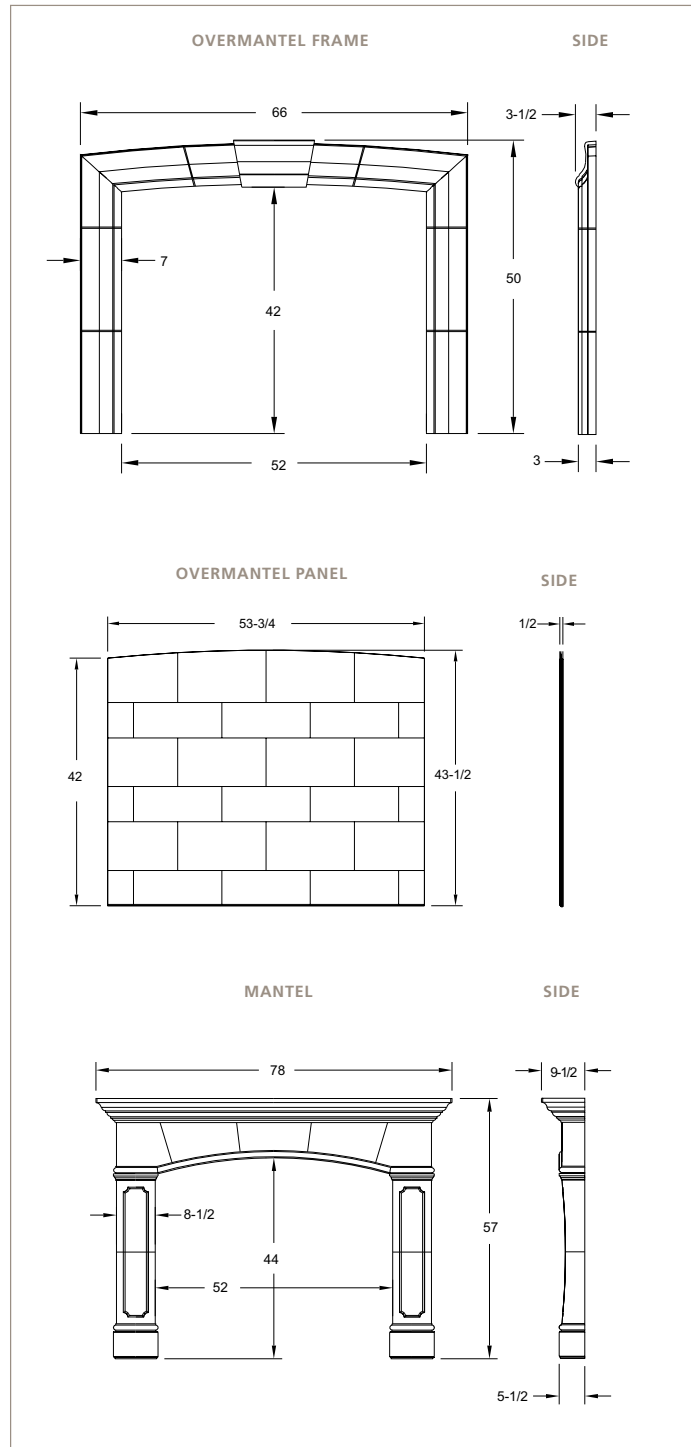

CAST | *Mantel*

FIRESIDE
furnishings™

AVALON *with overmantel*

AVALON MANTEL WITH OVERMANTEL, CAST SURROUND AND HEARTH

CAST SURROUND AND HEARTH

Available from

20802 KENSINGTON BLVD.
LAKEVILLE, MN 55044
(888) 427-3973