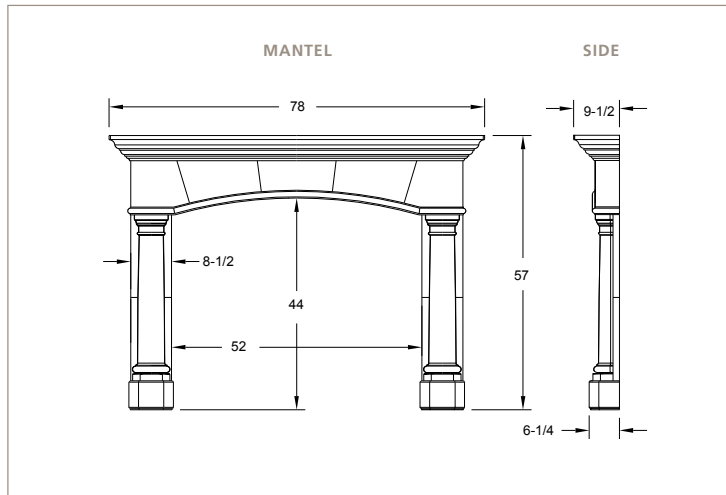

CAST | *Mantel*

FIRESIDE
Furnishings™

BILTMORE

BILTMORE MANTEL WITH CAST SURROUND AND HEARTH

CAST SURROUND AND HEARTH

Available from

20802 KENSINGTON BLVD.
LAKEVILLE, MN 55044
(888) 427-3973

www.firesidefurnishings.com