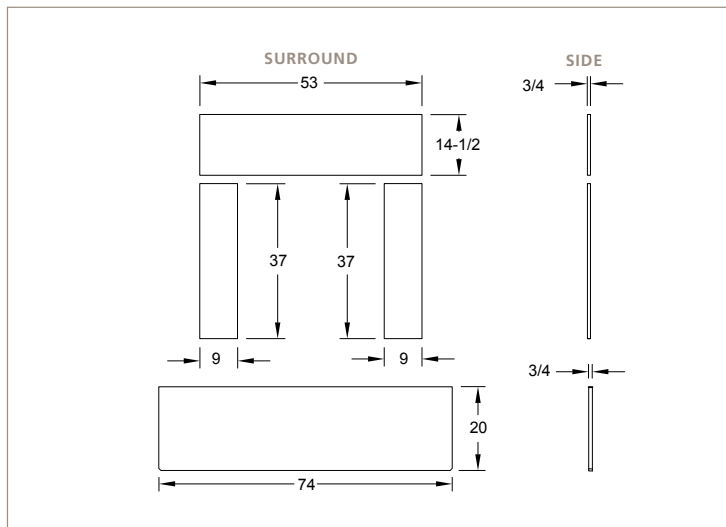

CAST | *Mantel*

FIRESIDE
Furnishings™

BILTMORE

BILTMORE MANTEL WITH CAST SURROUND AND HEARTH

CAST SURROUND AND HEARTH

Available from

20802 KENSINGTON BLVD.
LAKEVILLE, MN 55044
(888) 427-3973

www.firesidefurnishings.com