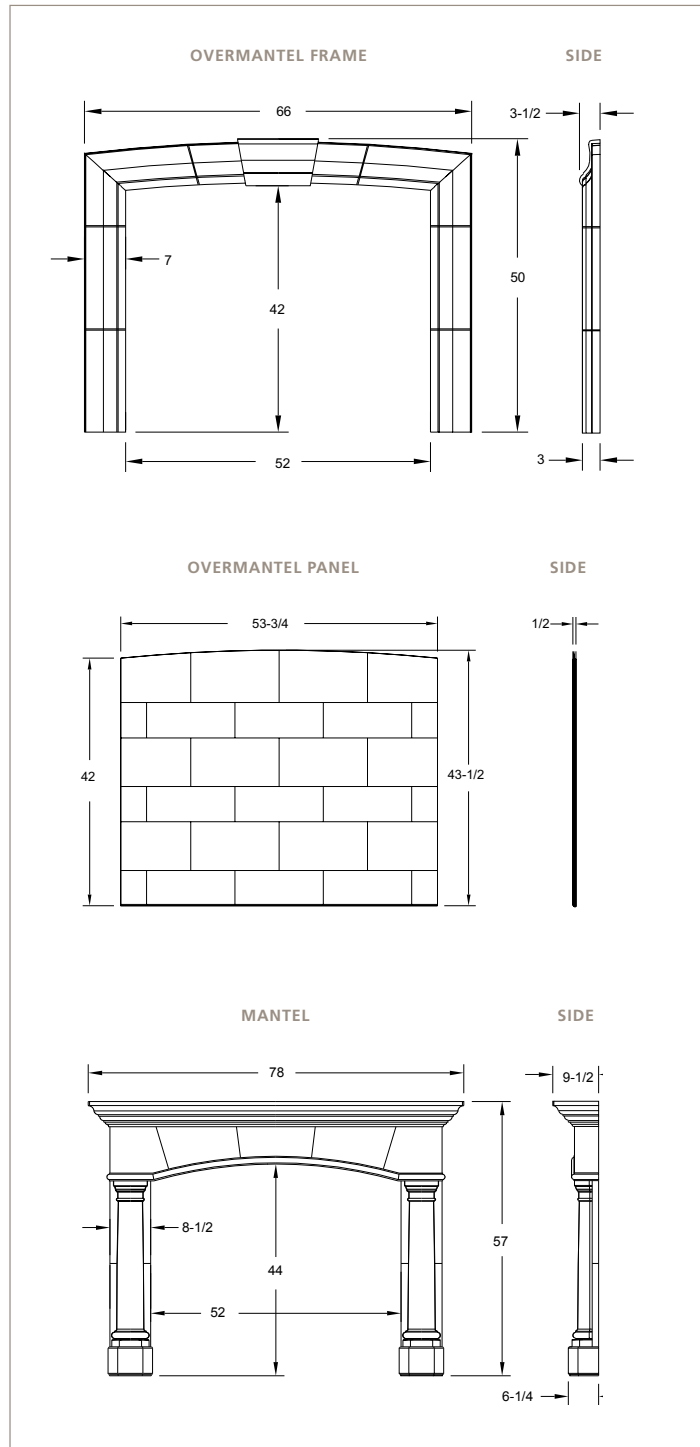

CAST | *Mantel*

FIRESIDE
Furnishings™

BILTMORE *with overmantel*

BILTMORE MANTEL WITH OVERMANTEL, CAST SURROUND AND HEARTH

CAST SURROUND AND HEARTH

Available from

20802 KENSINGTON BLVD.
LAKEVILLE, MN 55044
(888) 427-3973