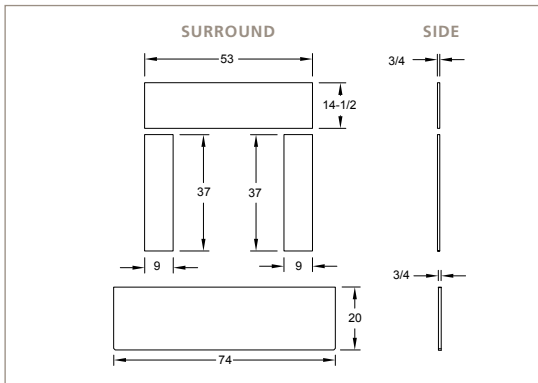

CAST | *Mantel*

FIRESIDE
Furnishings™

BILTMORE *with overmantel*

BILTMORE MANTEL WITH OVERMANTEL, CAST SURROUND AND HEARTH

CAST SURROUND AND HEARTH

Available from

20802 KENSINGTON BLVD.
LAKEVILLE, MN 55044
(888) 427-3973