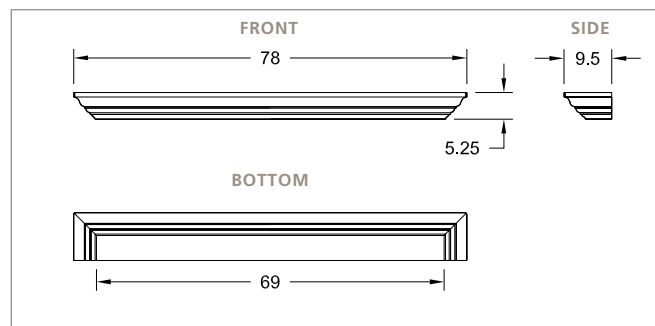

CAST | Shelf

FIRESIDE
Furnishings™

ENGLEWOOD

Available from

20802 KENSINGTON BLVD.
LAKEVILLE, MN 55044
(888) 427-3973

www.firesidefurnishings.com