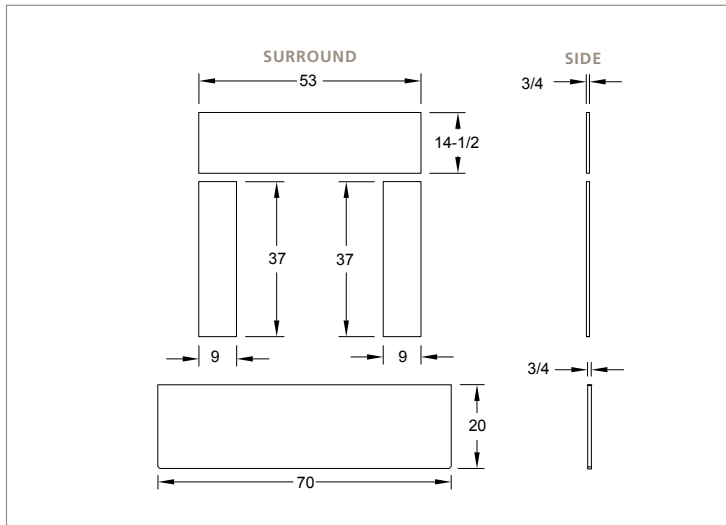

CAST | *Mantel*

FIRESIDE
furnishings™

HARTFORD

HARTFORD MANTEL WITH CAST SURROUND AND HEARTH
(Sedona mantel and Englewood shelf combined)

CAST SURROUND AND HEARTH

Available from

20802 KENSINGTON BLVD.
LAKEVILLE, MN 55044
(888) 427-3973