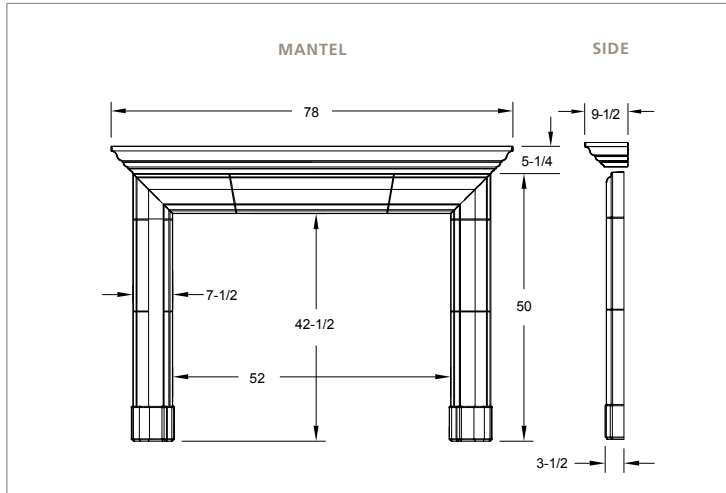

CAST | *Mantel*

FIRESIDE
furnishings™

HARTFORD

HARTFORD MANTEL WITH CAST SURROUND AND HEARTH
(Sedona mantel and Englewood shelf combined)

CAST SURROUND AND HEARTH

Available from

20802 KENSINGTON BLVD.
LAKEVILLE, MN 55044
(888) 427-3973