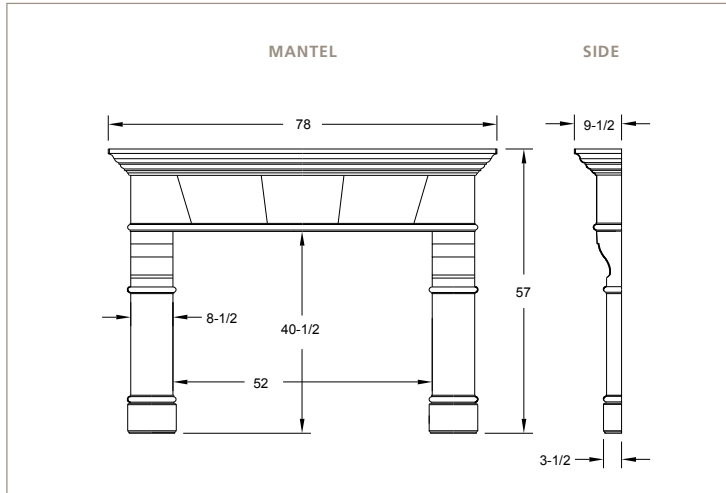

CAST | *Mantel*

FIRESIDE
furnishings™

HEARST

HEARST MANTEL WITH CAST SURROUND AND HEARTH

CAST SURROUND AND HEARTH

Available from

20802 KENSINGTON BLVD.
LAKEVILLE, MN 55044
(888) 427-3973

www.firesidefurnishings.com