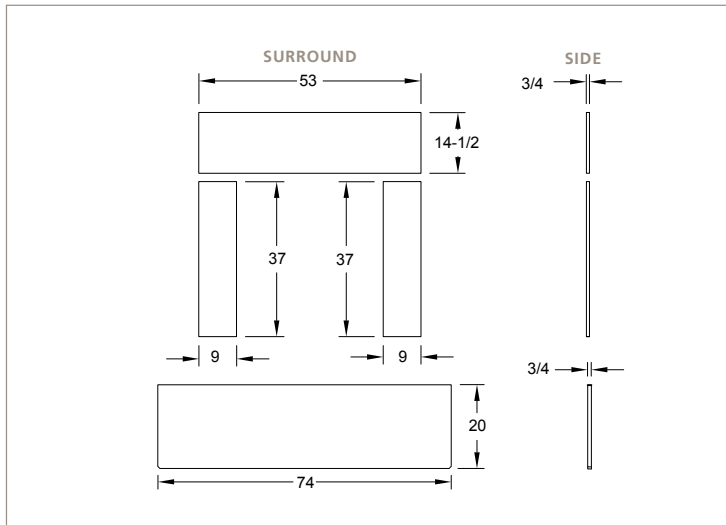

CAST | *Mantel*

FIRESIDE
furnishings™

HEARST

HEARST MANTEL WITH CAST SURROUND AND HEARTH

CAST SURROUND AND HEARTH

Available from

20802 KENSINGTON BLVD.
LAKEVILLE, MN 55044
(888) 427-3973

www.firesidefurnishings.com