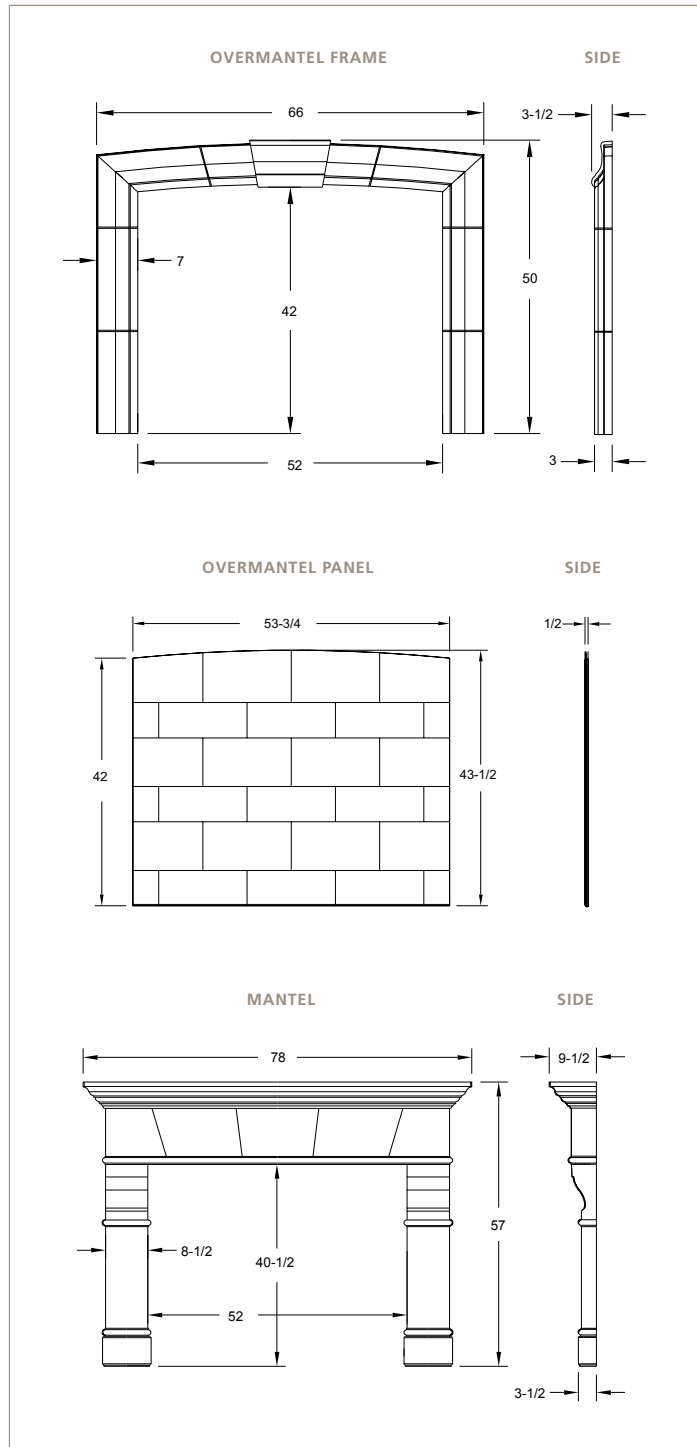

CAST | *Mantel*

**FIRESIDE**  
*furnishings™*

**HEARST** *with overmantel*

HEARST MANTEL WITH OVERMANTEL, CAST SURROUND AND HEARTH

CAST SURROUND AND HEARTH

Available from

20802 KENSINGTON BLVD.  
LAKEVILLE, MN 55044  
(888) 427-3973