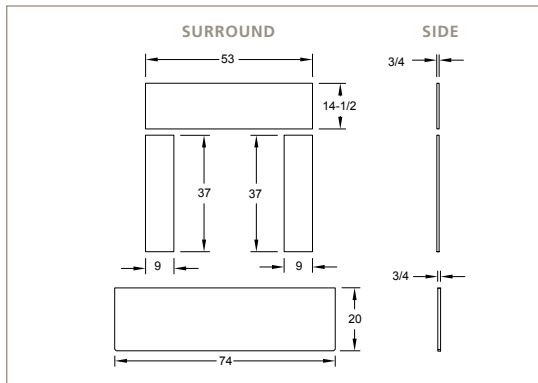

CAST | *Mantel*

**FIRESIDE**  
*furnishings™*

**HEARST** *with overmantel*

HEARST MANTEL WITH OVERMANTEL, CAST SURROUND AND HEARTH

CAST SURROUND AND HEARTH

Available from

20802 KENSINGTON BLVD.  
LAKEVILLE, MN 55044  
(888) 427-3973