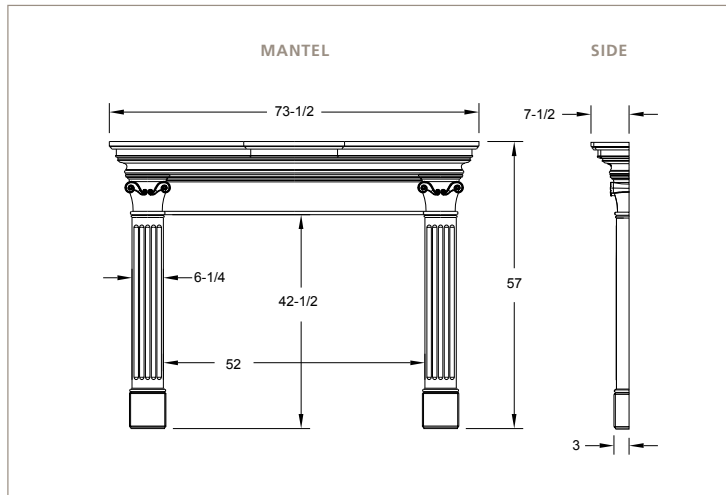

CAST | *Mantel*

FIRESIDE
furnishings™

PAROS

PAROS MANTEL WITH CAST SURROUND AND HEARTH

CAST SURROUND AND HEARTH

Available from

20802 KENSINGTON BLVD.
LAKEVILLE, MN 55044
(888) 427-3973

www.firesidefurnishings.com