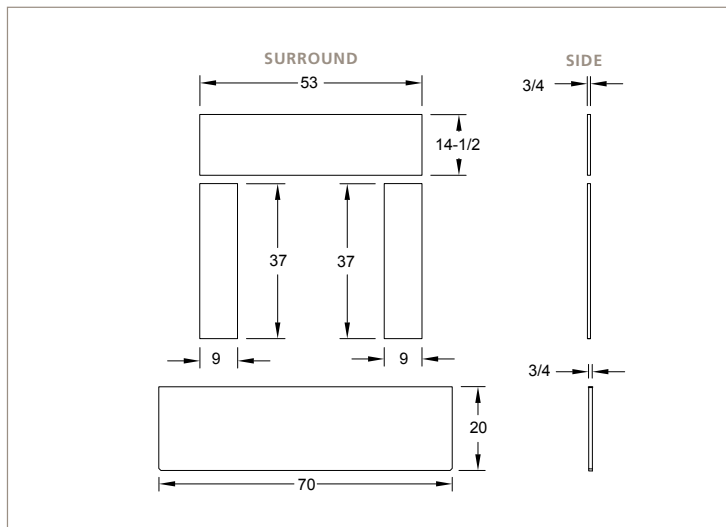

CAST | *Mantel*

FIRESIDE
furnishings™

PAROS

PAROS MANTEL WITH CAST SURROUND AND HEARTH

CAST SURROUND AND HEARTH

Available from

20802 KENSINGTON BLVD.
LAKEVILLE, MN 55044
(888) 427-3973

www.firesidefurnishings.com