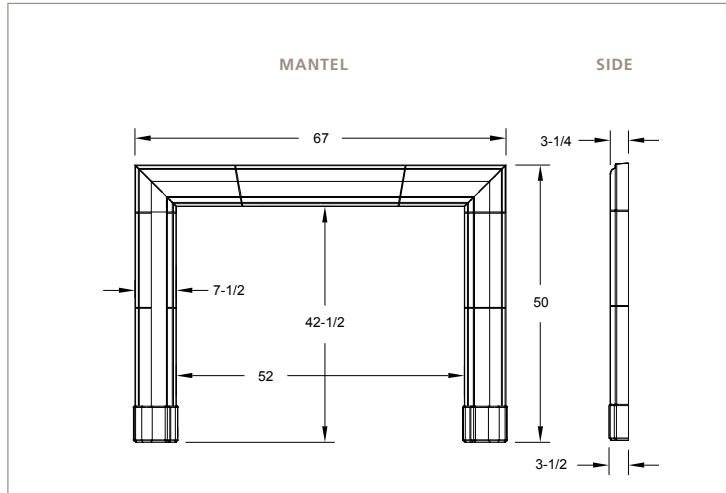

CAST | *Mantel*

FIRESIDE
Furnishings™

SEDONA

SEDONA MANTEL WITH CAST SURROUND AND HEARTH

CAST SURROUND AND HEARTH

Available from

20802 KENSINGTON BLVD.
LAKEVILLE, MN 55044
(888) 427-3973

www.firesidefurnishings.com