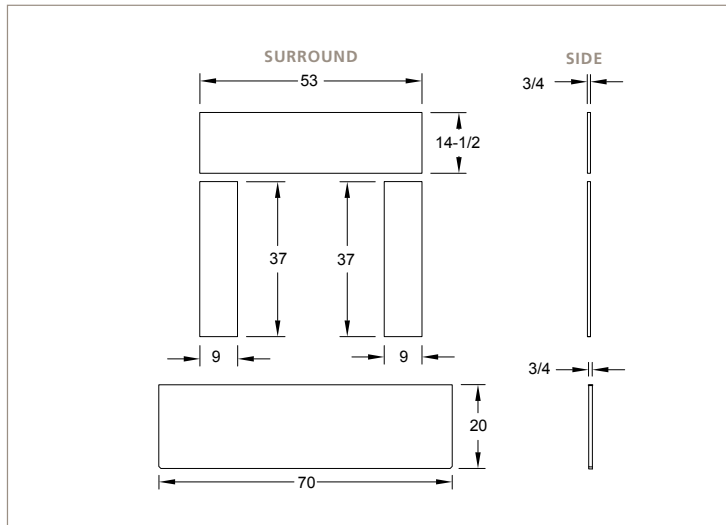

CAST | *Mantel*

FIRESIDE
Furnishings™

SEDONA

SEDONA MANTEL WITH CAST SURROUND AND HEARTH

CAST SURROUND AND HEARTH

Available from

20802 KENSINGTON BLVD.
LAKEVILLE, MN 55044
(888) 427-3973

www.firesidefurnishings.com