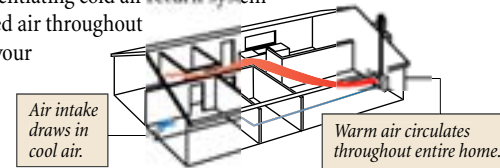

D) Foundry

E) Cast Pillar (Chateau 30 only)

Cast Pillar Face with Filigree Grilles

Cast Pillar Face with Bar Grilles

3 BRICK OPTIONS

Standard Brick

Red Brick – Upgrade

Architectural Stone – Upgrade (Chateau 42 only)

4 WHOLE HOME COMFORT SYSTEM

A pressure differentiating cold air return system to circulate heated air throughout your home. Ask your Country Stoves professional for details.

5 FORCED AIR DUCT KIT (Chateau 42 only)