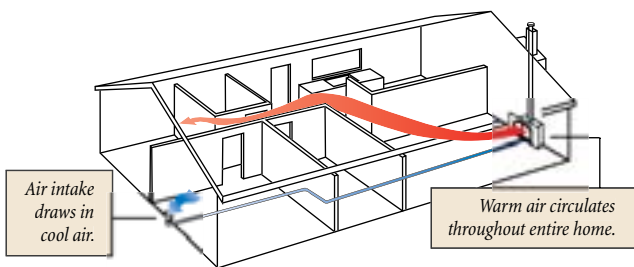

CAST

Cast Pillar Face with Filigree Grilles

Cast Pillar Face with Bar Grilles

WHOLE HOME COMFORT SYSTEM

EVEN HEAT FOR YOUR WHOLE HOME:

Country Stoves exclusive "Whole Home Comfort System" uses a pressure differentiating cold air return system to circulate heated air from your Chateau Series DV gas fireplace throughout your home, warming your entire house not just one room. This system is designed to work with or without a blower. The "Whole Home Comfort System" utilizes natural convection to function effectively even in a power outage. Ask your dealer for details.