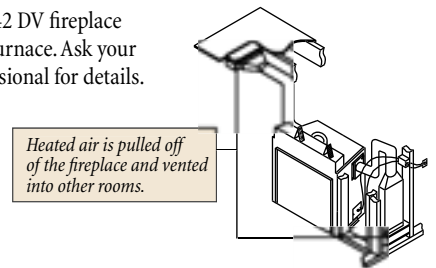

5 FORCED AIR DUCT KIT (Chateau 42 only)

Allows your Chateau 42 DV fireplace to act as a forced air furnace. Ask your Country Stoves professional for details.