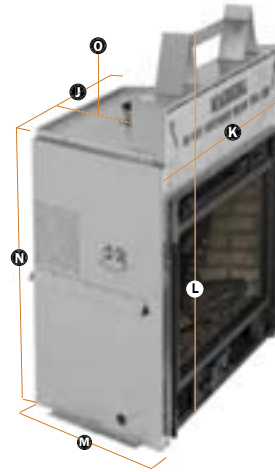

CHATEAU SERIES DV GAS FIREPLACES

THIS INFORMATION IS FOR REFERENCE ONLY.

SPECIFICATIONS

Chateau 42 DV Gas Fireplace

HEATING CAPACITY	up to 2,250 sq. ft.*	
FIREPLACE WEIGHT	250 lbs.	
BTU INPUT	Natural Gas LP Gas (Propane)	high 42,000 high 37,000 | low 29,500 low 25,000
STEADY STATE EFFICIENCY**	83% – 86%	
BLOWER	200 CFM variable speed blower (standard)	
HORIZONTAL D.V. PIPE	5" X 8" Simpson Dura-Vent	
VERTICAL D.V. PIPE	4" X 6-5/8" Simpson Dura-Vent	

Chateau 30 DV Gas Fireplace

HEATING CAPACITY	up to 1,400 sq. ft.*	
FIREPLACE WEIGHT	200 lbs.	
BTU INPUT	Natural Gas LP Gas (Propane)	high 30,000 high 28,500 | low 20,000 low 20,000
STEADY STATE EFFICIENCY**	82% – 86%	
BLOWER	200 CFM variable speed blower (standard)	
D.V. PIPE DIAMETER	4" X 6-5/8" Simpson Dura-Vent/Security SecureVent	

* Heating capacity varies due to home insulation, floor plan and climate.
** Efficiency varies slightly with various pipe configurations.

UNIT DIMENSIONS

Refer to manual for multiple horizontal and vertical vent pipe configuration approvals.

	42	30
J REAR WIDTH**	29-3/4"	24-1/2"
K FRONT WIDTH	43"	41"
L OVERALL UNIT HEIGHT TO TOP OF HEADER STAND-OFF	47-3/4"	40-3/4"
M UNIT DEPTH**	20-3/4"	21"
N REAR HEIGHT	35-1/2"	27-1/8"
O BACK OF FIREPLACE TO CENTERLINE OF FLUE STARTER COLLAR	10-3/4"	8-1/2"

**These dimensions include the 3/4" stand-offs.

CHATEAU 42/30 INSTALLATIONS

Country's Chateau Series Fireplaces can be installed in residential living rooms, bedrooms, bathrooms, kitchens or mobile homes in these various configurations.