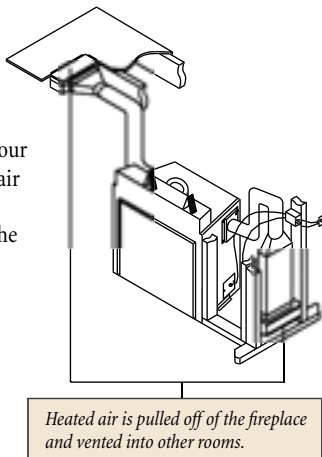

Standard Brick

Red Brick - Upgrade

Architectural Stone - Upgrade
(Chateau 42 only)

DUCTABILITY OPTION

FORCED AIR DUCT KIT:

(Chateau 42 only)

The optional Forced Air Duct Kit allows your Chateau 42DV fireplace to act as a forced air furnace by moving heated air into rooms up to 20 feet away - above or adjacent to the fireplace. Ask your dealer for details.

REMOTE THERMOSTAT

(Chateau 42 only)

Adjust the comfort level of your room or home with a convenient hand-held remote thermostat. Wall mounted thermostat also available. Ask your Country Stoves professional for details.