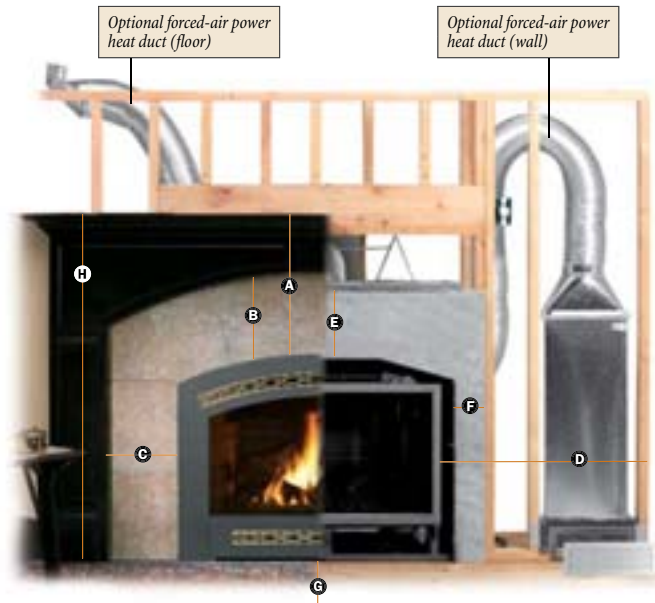

CLEARANCES

Minimum Clearance to Combustibles

	42	30
A FACE TO MANTEL	16"	13"
B FACE TO TOP FACING	10"	8-1/2"
C FACE TO SIDE FACING OR SIDE WALL	3-1/2"	3-3/4"
D SIDE FACING OR SIDE WALL TO OUTSIDE EDGE OF GLASS DOOR FRAME	7-1/2"	6-1/4"
E NON-COMBUSTIBLE CONCRETE BOARD (TOP)	10"	10"
F NON-COMBUSTIBLE CONCRETE BOARD (SIDE)	3"	5"
G HEARTH EXTENSION (ALWAYS RECOMMENDED - REQUIRED IN SOME CASES. SEE MANUAL FOR DETAILS.)	N/A	N/A
H MINIMUM COMBUSTIBLE MANTEL HEIGHT FROM BASE OF FIREPLACE	47-5/8" (7-1/2" OVERHANG)	38-1/2" (8" OVERHANG)

These minimum clearances are for reference only and should not be used for final installation.

Shown with conceptual illustration of optional forced-air power heat ducting (Chateau 42 only). Refer to manual for details.

FRAMING DIMENSIONS

Minimum framing distances necessary to maintain safe clearances to combustible materials.

Note: The fireplace may be placed directly on wood or non-combustible floor, but not on vinyl floor covering or carpet.

	42	30
P (WIDTH)	44-1/2"	41-1/2"
Q (HEIGHT)	48"	41"
R (DEPTH)	21"	21"