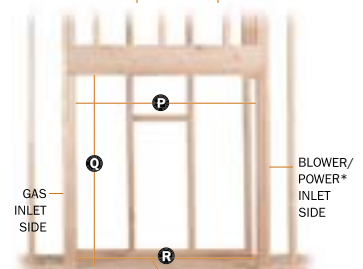

*Fireplace is not dependent on fan or outside electrical supply to operate.

COUNTRY'S STOVES
A LIFETIME OF WARMTH

www.countrystoves.com

Country Stoves, Inc., P.O. Box 959, Auburn, WA 98071-0959