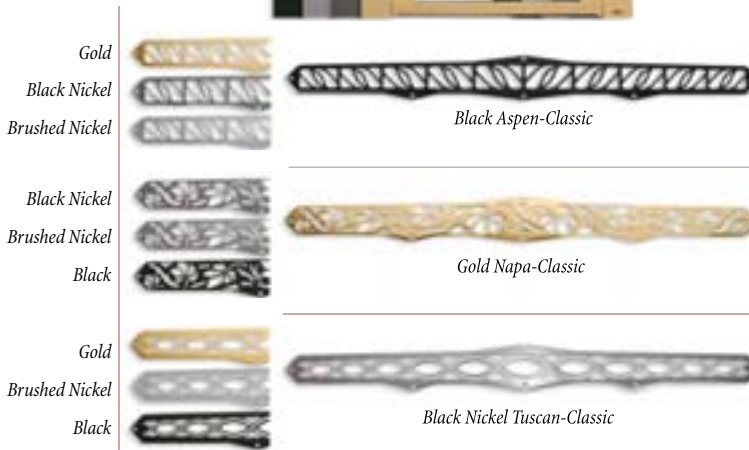

Choose from four different finishes (gold, brushed nickel, black nickel and black) and three different insets (Aspen, Napa, and Tuscan) to build the perfect face for your fireplace.

- Aspen - Brushed Nickel
- Napa - Black Nickel
- Tuscan - Gold

B) Chateau 42 – heats up to 2,250 sq. ft.

2 CHOOSE YOUR FACE

A) Arch – Select frame finish

Black
Brushed Nickel
Black Nickel
Gold

B) Classic – Select frame finish

Black
Brushed Nickel
Black Nickel
Gold

C) Screen

D) Foundry

E) Cast Pillar (Chateau 30 only)

Cast Pillar Face with Filigree Grilles

Cast Pillar Face with Bar Grilles

3 BRICK OPTIONS

Standard Brick

Red Brick – Upgrade

Architectural Stone – Upgrade (Chateau 42 only)