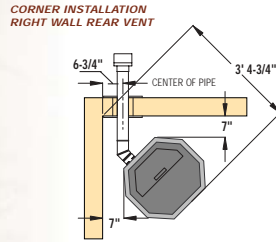

MINIMUM FLOOR PROTECTION

UNIT DIMENSIONS

Height	31"
Width	26-1/4"
Depth	23-1/4"

This appliance must be installed in accordance with local building codes. In the absence of local codes, comply with the current national codes.