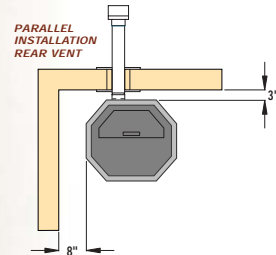

MINIMUM FLOOR PROTECTION

UNIT DIMENSIONS

Height	31"
Width	26-1/4"
Depth	23-1/4"

This appliance must be installed in accordance with local building codes. In the absence of local codes, comply with the current national codes.