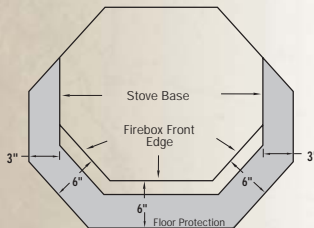

MINIMUM FLOOR PROTECTION

UNIT DIMENSIONS

Height	31"
Width	26-1/4"
Depth	23-1/4"

This appliance must be installed in accordance with local building codes. In the absence of local codes, comply with the current national codes.