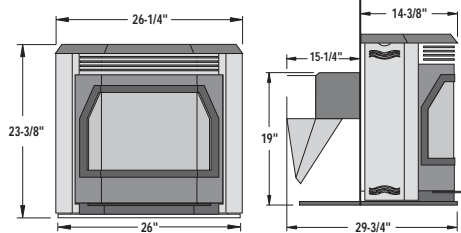

UNIT DIMENSIONS

Available sizing for insert surrounds:

(includes gold, nickel or black trim)

- Sizes: 29"H x 41"W
- 29"H x 48"W
- 33"H x 41"W
- 33"H x 48"W

YOUR AUTHORIZED COUNTRY STOVES DEALER

COUNTRY STOVES, INC.
P.O. Box 959, Auburn, WA 98071-0959
www.countrystoves.com