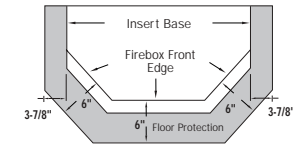

PI40 PELLET INSERT

CLEARANCES TO COMBUSTIBLES

MINIMUM FLOOR PROTECTION