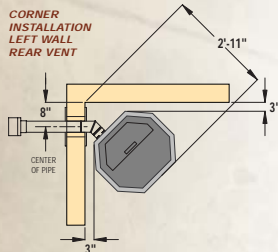

Options and Specifications for the Winslow PS40 and PI40

THESE SPECIFICATIONS ARE FOR REFERENCE ONLY. DO NOT USE FOR INSTALLATION.

Common Additional Features:

- Quick access to components for easy cleaning
- Durable cast iron burn pot
- Large capacity ash drawer
- Optional thermostatic control for even heating
- Self-igniting
- Unique air wash system for clean glass
- State-of-the-art diagnostics for easy maintenance
- Mobile home approved

SPECIFICATIONS

HEATING CAPACITY

900 to 2,000 sq. ft.*

MAXIMUM BTU OUTPUT

PI40 – 37,800 BTU's (4.5 lbs/hr)

PS40 – 39,500 BTU's (4.7 lbs/hr)

MINIMUM BTU OUTPUT

15,120 BTU'S (1.8 lbs/hr)

BLOWER

150 CFM

HOPPER CAPACITY

PI40 – 55/40 lbs.

PS40 – 60 lbs.

FLUE SIZE

3"

PI40

265 lbs.

PS40

305 lbs.

SPECIFICATIONS & CLEARANCES:

PS40 PELLET STOVE

CLEARANCE TO COMBUSTIBLES