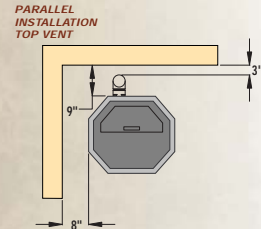

Options and Specifications for the Winslow PS40 and PI40

THESE SPECIFICATIONS ARE FOR REFERENCE ONLY. DO NOT USE FOR INSTALLATION.

Common Additional Features:

- Quick access to components for easy cleaning
- Durable cast iron burn pot
- Large capacity ash drawer
- Optional thermostatic control for even heating
- Self-igniting
- Unique air wash system for clean glass
- State-of-the-art diagnostics for easy maintenance
- Mobile home approved

SPECIFICATIONS

HEATING CAPACITY

900 to 2,000 sq. ft.*

MAXIMUM BTU OUTPUT

PI40 – 37,800 BTU's (4.5 lbs/hr)

PS40 – 39,500 BTU's (4.7 lbs/hr)

MINIMUM BTU OUTPUT

15,120 BTU'S (1.8 lbs/hr)

BLOWER

150 CFM

HOPPER CAPACITY

PI40 – 55/40 lbs.

PS40 – 60 lbs.

FLUE SIZE

3"

PI40

265 lbs.

PS40

305 lbs.

SPECIFICATIONS & CLEARANCES:

PS40 PELLET STOVE

CLEARANCE TO COMBUSTIBLES